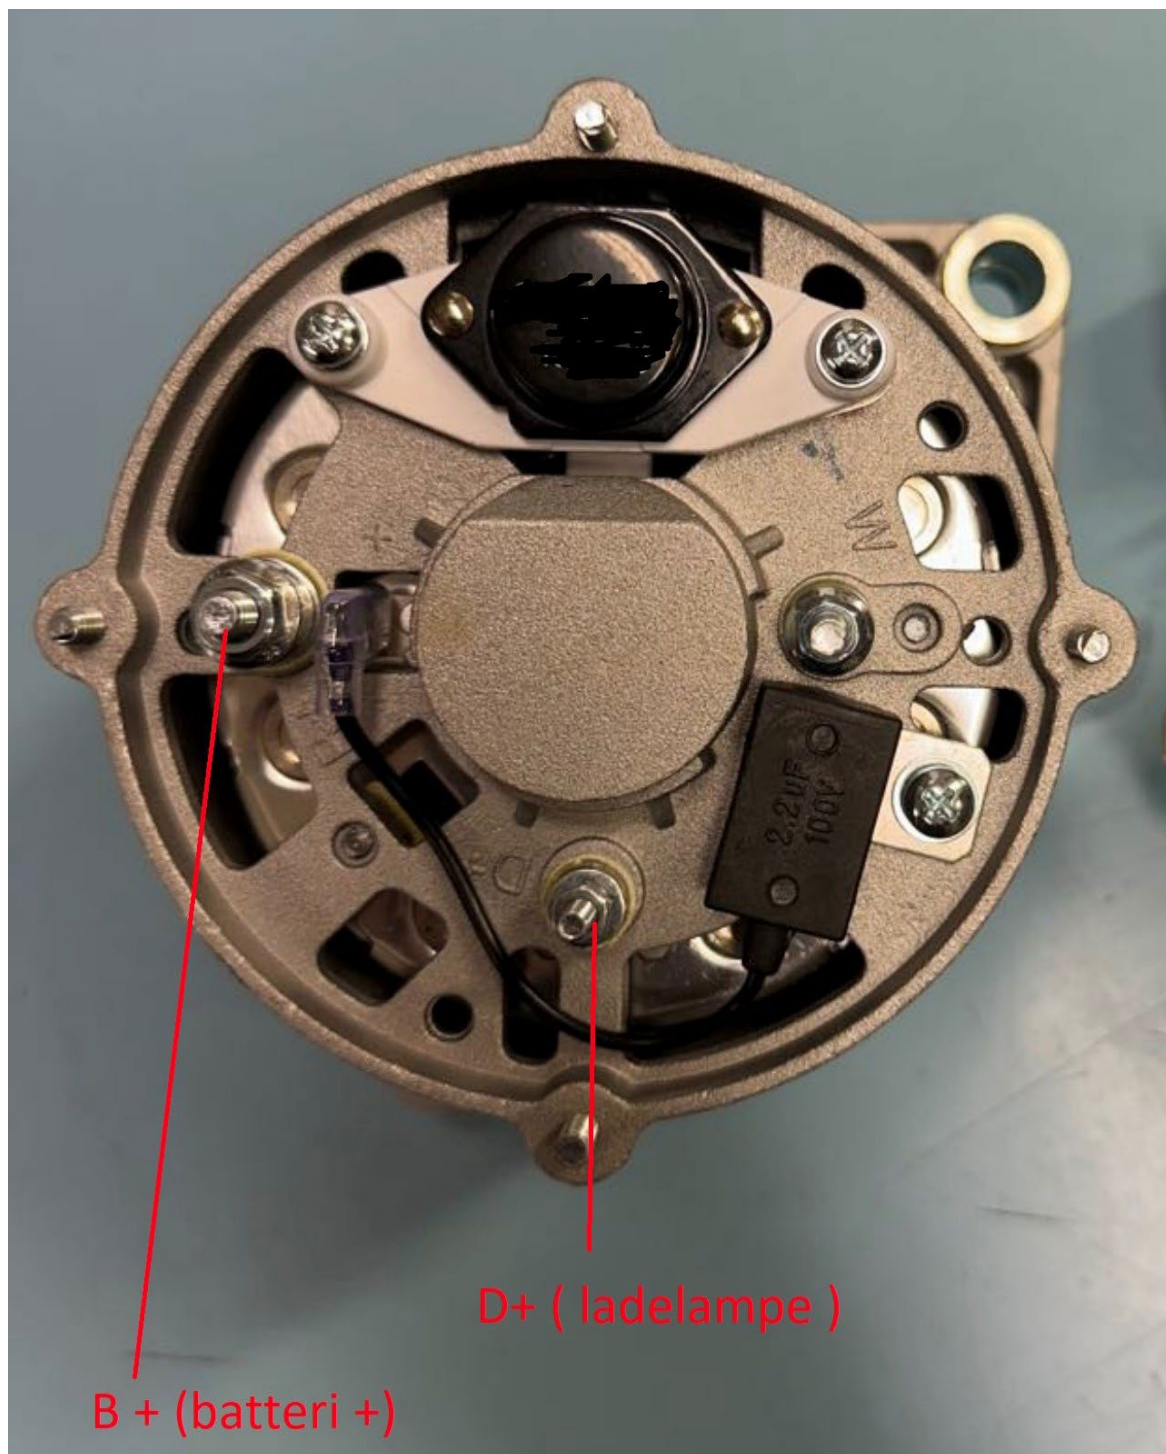

## Koppling - generator 419420N

DF

Ground

D+