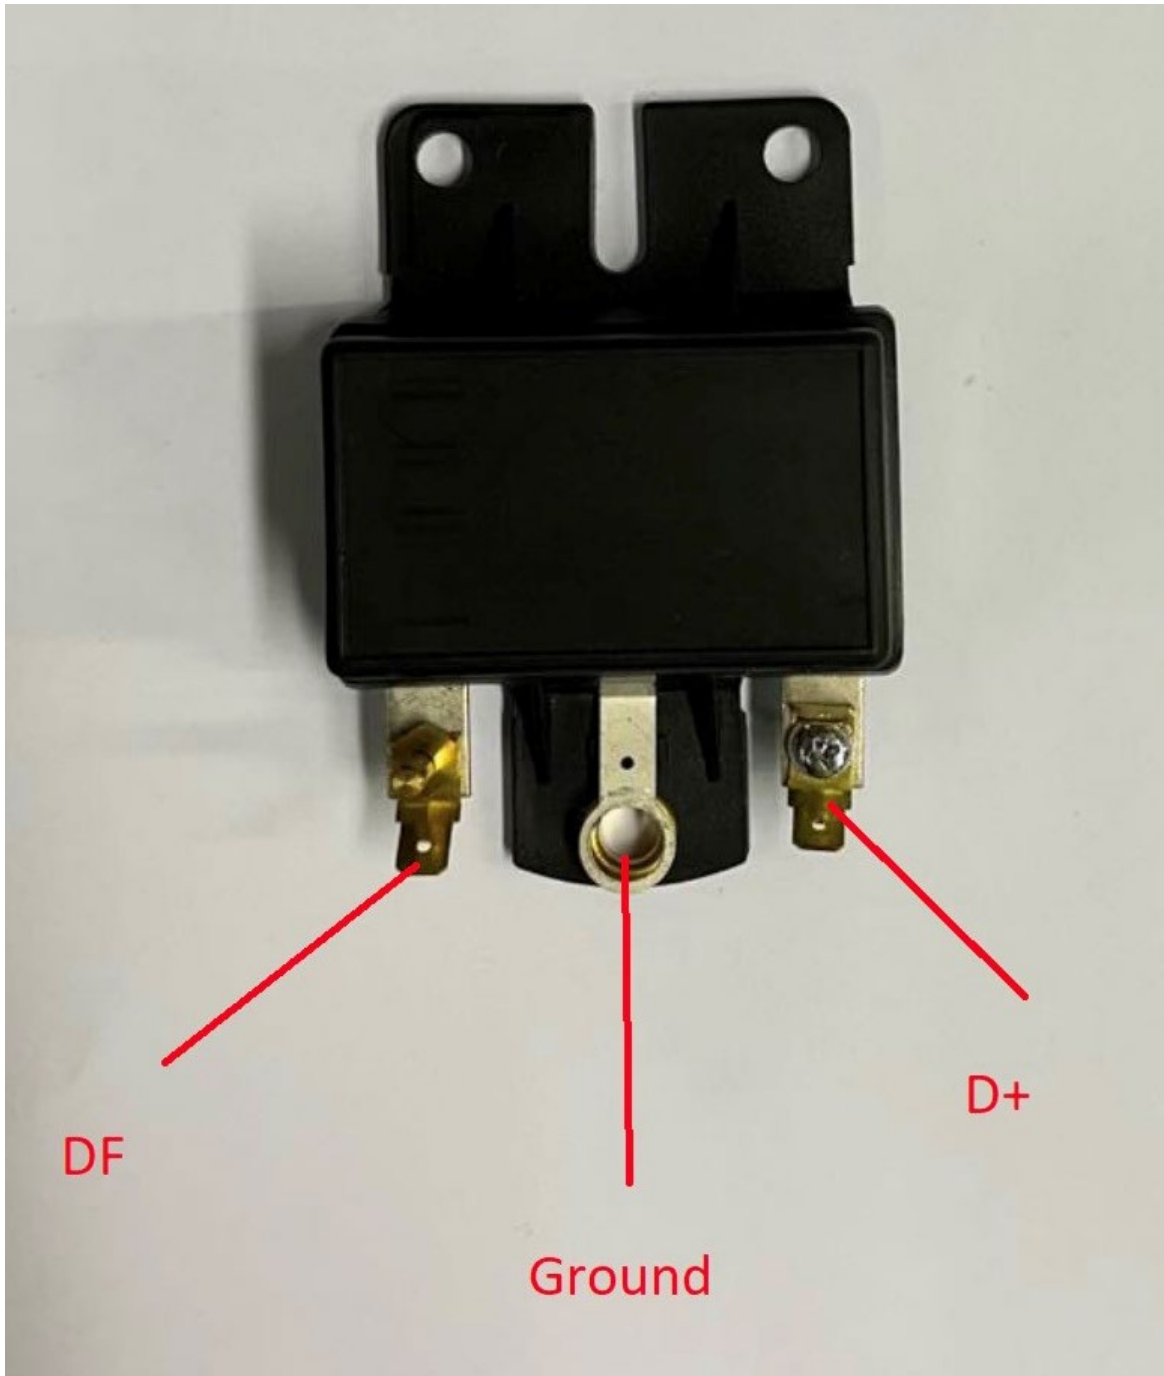

## Koppling - generator 419420N

DF

Ground

D+